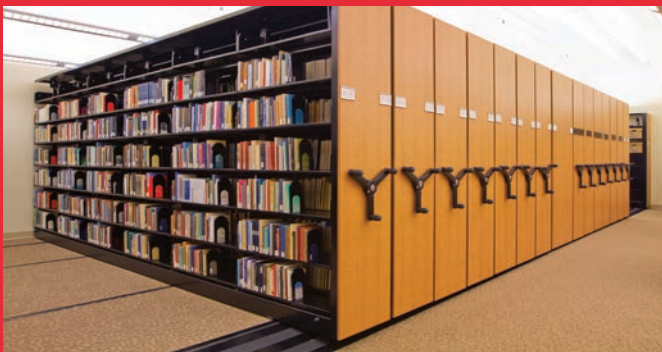

MOBILEX® MOBILE SHELVING WITH AETNASTAK CANTILEVER LIBRARY SHELVING

Duquesne University, Pittsburgh, PA