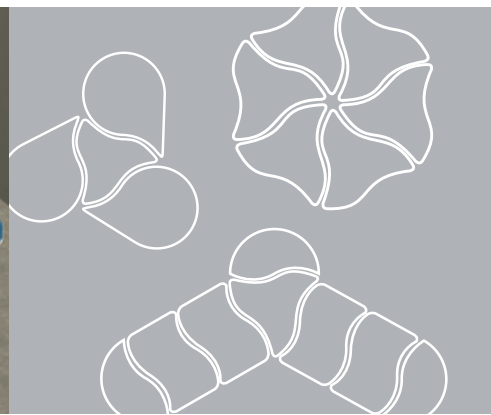

Conekt Linx ☀

Discover Creativity, Discover Conekt Linx.

What is Conekt Linx? Conekt Linx is a range of 5 different shapes that all work together or on their own. This is more than just pushing two SURFs together or three QUAVERs. Grab a handful of everything... one NEXUS, four EKOs, one QUAVER, five RAINs and three SURFs; roll them together and watch them link with each other.

Get creative for endless possibilities. What configurations can you think of?

Shapes & Configuration Suggestions

Specifications

Part #	Size (in.)	Lbs.
Eko EEKO	24 x 48	50
Quaver EQUAVER	54 x 54	98
Nexus ENEXUS	48 dia.	50
Surf ESURF	30 x 48	54
Rain ERAIN	50 x 58	110

Shown in Fresh Colour Series (visit us online to view the complete Colour Series Guide)

High Pressure Laminate / Vinyl T-Mold Edging / 3mm Edgeband colours

Additional edge colour options