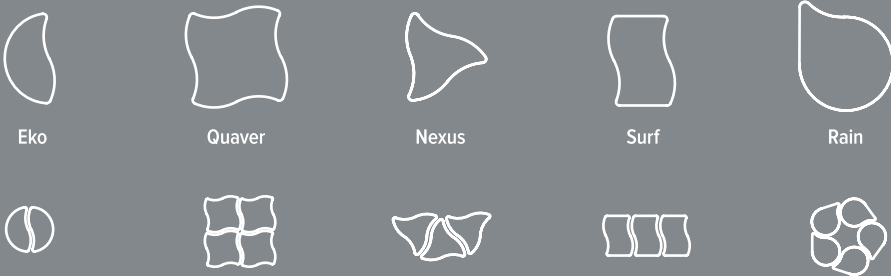

Conekt Linx ☀

Discover Creativity, Discover Conekt Linx.

What is Conekt Linx? Conekt Linx is a range of 5 different shapes that all work together or on their own. This is more than just pushing two SURFs together or three QUAVERs. Grab a handful of everything... one NEXUS, four EKOs, one QUAVER, five RAINs and three SURFs; roll them together and watch them link with each other.

Get creative for endless possibilities. What configurations can you think of?

Shapes & Configuration Suggestions

Specifications

Part #	Size (in.)	Lbs.
Eko EEKO	24 x 48	50
Quaver EQUAVER	54 x 54	98
Nexus ENEXUS	48 dia.	50
Surf ESURF	30 x 48	54
Rain ERAIN	50 x 58	110

Shown in Fresh Colour Series (visit us online to view the complete Colour Series Guide)

High Pressure Laminate / Vinyl T-Mold Edging / 3mm Edgeband colours

Additional edge colour options