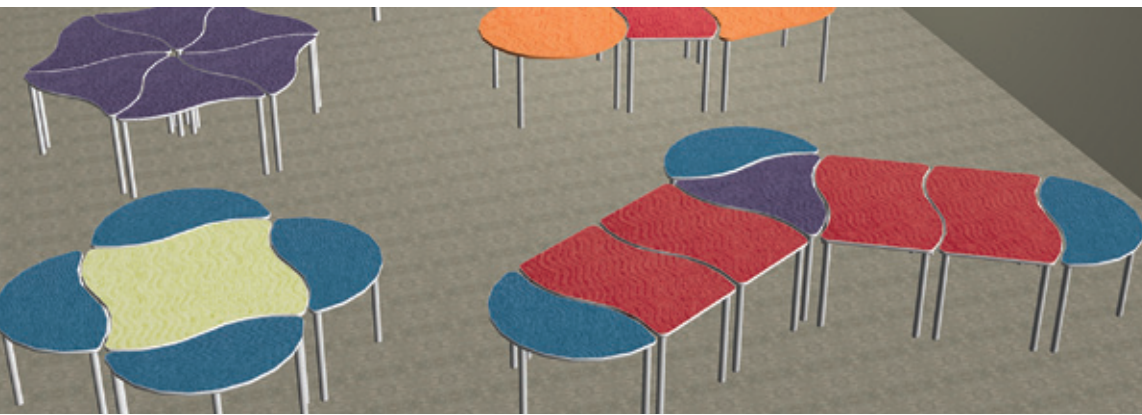

Conekt Linx ☀

Discover Creativity, Discover Conekt Linx.

What is Conekt Linx? Conekt Linx is a range of 5 different shapes that all work together or on their own. This is more than just pushing two SURFs together or three QUAVERs. Grab a handful of everything... one NEXUS, four EKOs, one QUAVER, five RAINs and three SURFs; roll them together and watch them link with each other.

Get creative for endless possibilities. What configurations can you think of?

Shapes & Configuration Suggestions

Specifications

Part #	Size (in.)	Lbs.
Eko EEKO	24 x 48	50
Quaver EQUAVER	54 x 54	98
Nexus ENEXUS	48 dia.	50
Surf ESURF	30 x 48	54
Rain ERAIN	50 x 58	110

Shown in Fresh Colour Series (visit us online to view the complete Colour Series Guide)

High Pressure Laminate / Vinyl T-Mold Edging / 3mm Edgeband colours

Additional edge colour options